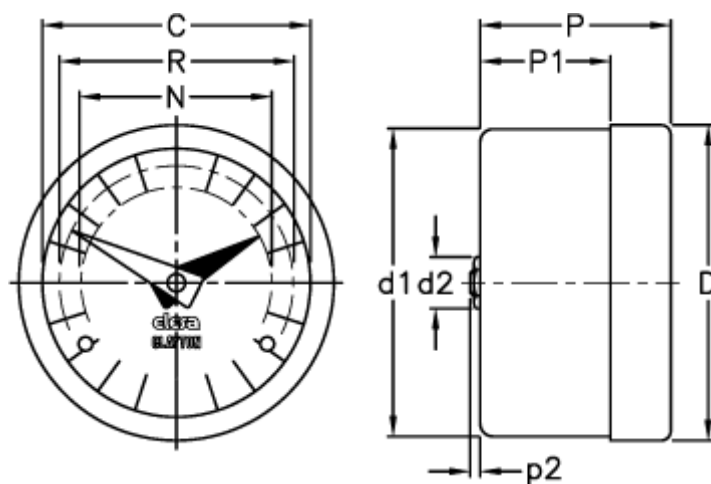

Data Sheet

Article number: 2307021502
Description: E+G Gravity indicator
GA05-0024-S

Measures

C = 102	R = 89
D = 112.7	
D1 = 111.0	
d2 = 8	
N = 76	
P = 32	
P1 = 18.8	
p2 = 1.0	